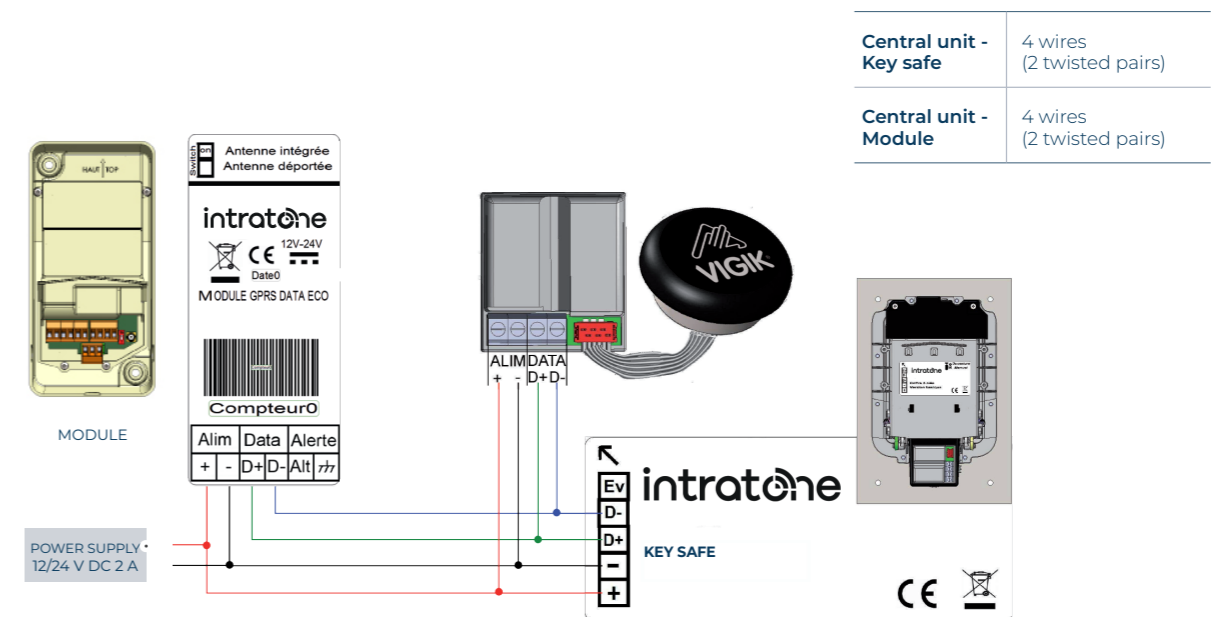

### ALL INCLUDED PACKAGE - intrabox

<b>INTRABOX DATA ECO KEY SAFE</b>	1 key safe (02-0119) + 1 proximity reader (04-0104) + 1 data module with unlimited data synchronisation 10 years + 3 key ring tags included	■ Stainless steel finish	06-0106
-----------------------------------	---	--------------------------	---------

### KEY SAFE RANGE

<b>BARE KEY SAFE</b> (3 key ring tags included)	■ Stainless steel finish	02-0116
<b>KEY SAFE + BACK BOX</b> (3 key ring tags included)	■ Stainless steel finish	02-0117
<b>KEY SAFE WITH PROXIMITY READER</b> (04-0104-PLUS) + <b>BACK BOX, for connection to a central unit</b> (3 key ring tags included)	■ Stainless steel finish	02-0119

### MIFARE ELECTRONIC KEY RING TAGS – ETIKTRONIK

<b>BOX OF 30 MIFARE ELECTRONIC KEY RING TAGS</b>	■ Blue finish		08-0113
	■ Red finish		08-0114
	■ Green finish		08-0115
<b>BOX OF 30 MIFARE ELECTRONIC KEY RING TAGS</b> (10 blue, 10 red, 10 green)	■ Blue finish + red + green		08-0116
<b>BOX OF 90 MIFARE ELECTRONIC KEY RING TAGS</b> (30 blue, 30 red, 30 green) + <b>1 USB PROGRAMMER</b> (12-0115)	■ Blue finish + red + green		08-0117

### SIMPLIFIED SCHEME and WIRING

<b>Central unit - Key safe</b>	4 wires (2 twisted pairs)
<b>Central unit - Module</b>	4 wires (2 twisted pairs)

Can be connected in parallel to all compatible products