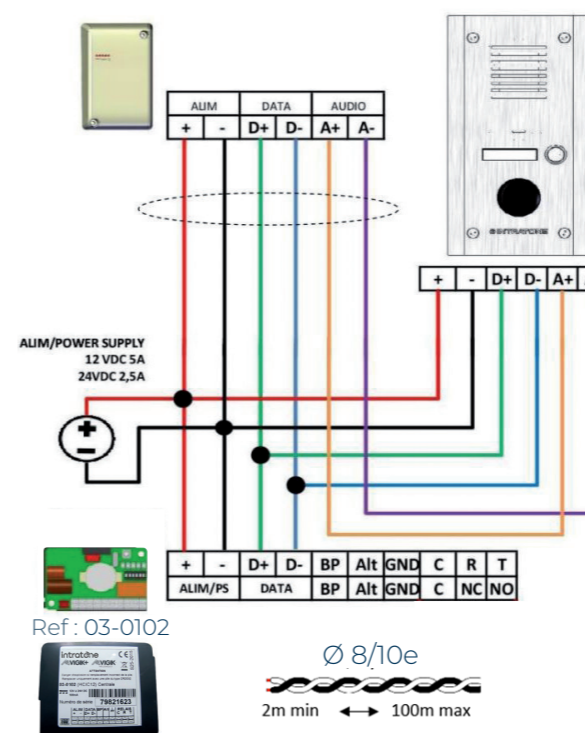

INSTALLATION MANUAL

ALL INCLUDED PACKAGE - intrabox

INTRABOX CARETAKER CALL	1 call button	1 call button WITH proximity reader	2 call buttons	3 call buttons
	<ul style="list-style-type: none"> 1 Caretaker call 1 call button (14-0101) + 11-door central unit (03-0102) + 1 4G module with unlimited data synchronisation 15 years 	<ul style="list-style-type: none"> 1 Caretaker call 1 call button with proximity reader (14-0102) + 11-door central unit (03-0102) + 1 4G module with unlimited data synchronisation 15 years 	<ul style="list-style-type: none"> 1 Caretaker call 2 call buttons (14-0103) + 11-door central unit (03-0102) + 1 4G module with unlimited data synchronisation 15 years 	<ul style="list-style-type: none"> 1 Caretaker call 3 call buttons (14-0104) + 11-door central unit (03-0102) + 1 4G module with unlimited data synchronisation 15 years

DESCRIPTION and TECHNICAL SPECIFICATIONS

INTERCOM

DIMENSIONS (W x H x D)	Intracall intercom	130 x 250 x 3 mm
	Intercom back box	101 x 220 x 37 mm
ENVIRONMENT	Operating temperature	-20°C to +60°C
	Indice Protection	IP54 / IK08
ACCESS CONTROL EQUIPMENT	Reader	Optional
	Outdoor	✓
INSTALLATION	Flush-mounted	✓
	Surface-mounted	Surface-mounted box available as an add-on product
	Accessibility Needs compliant	✓
ADDITIONAL INFORMATION	Functional messages	Voice synthesis
	Sound level adjustment	From the central unit
	Call transfer	✓
	Time slot programming	Up to 7 per day

CENTRAL UNIT

CENTRAL UNIT CHARACTERISTICS	Maximum number of dwellings managed	3
	Power supply recommended (not included)	12 V DC 5A - 24V DC 2,5A
SYSTEM	Audio	✓
DIMENSIONS (W x H x D)		74 x 59 x 18 mm

MODULE CHARACTERISTICS

DIMENSIONS (W x H x D)	162 x 96 x 53 mm
----------------------------------	------------------

SIMPLIFIED SCHEME* and WIRING

Central unit Intercom	6 wires (3 twisted pairs)
Central unit 4G-IP module	6 wires (3 twisted pairs)