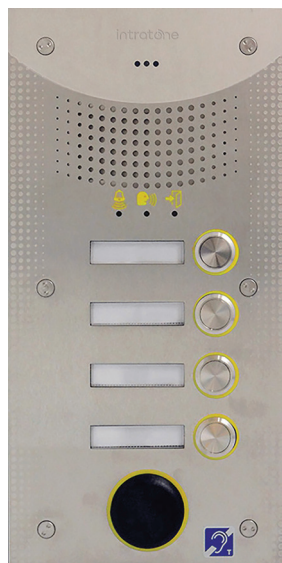

4 button intercom (06-0161)

INTRABOX PAB video intercom system:

2 or 4 call buttons with proximity reader + audio induction loop - flush mounting - stainless steel finish.

- Accessible for all
- Video reception on Smartphone⁽¹⁾, Tablet⁽¹⁾ and PC⁽²⁾
- Flush mounting with swivel hinge

(1) With the My Intratone Intercom app.

10 YEARS
UNLIMITED UPDATES

Video

4G

Accessible for all

Vandal resistant

Remote online management

www.intratone.info

System

Number of relays 1 (+3)

Connection

4G transmission module Yes

4G module characteristics

Remote module Yes

Number of intercom systems per transmissions module 1

Access control equipment

Proximity reader Yes

Mounting

Flush mounting Yes

Swivel hinge Yes

Finish

Stainless steel Yes

Dimensions

Intercom 150 x 300 x 9mm

Intercom back box 127 x 275 x 45mm

GOOD TO KNOW

With the My Intercom Intratone Windows software package, you can see the visitor on your PC (compatible with Windows 7, 8 and 10)